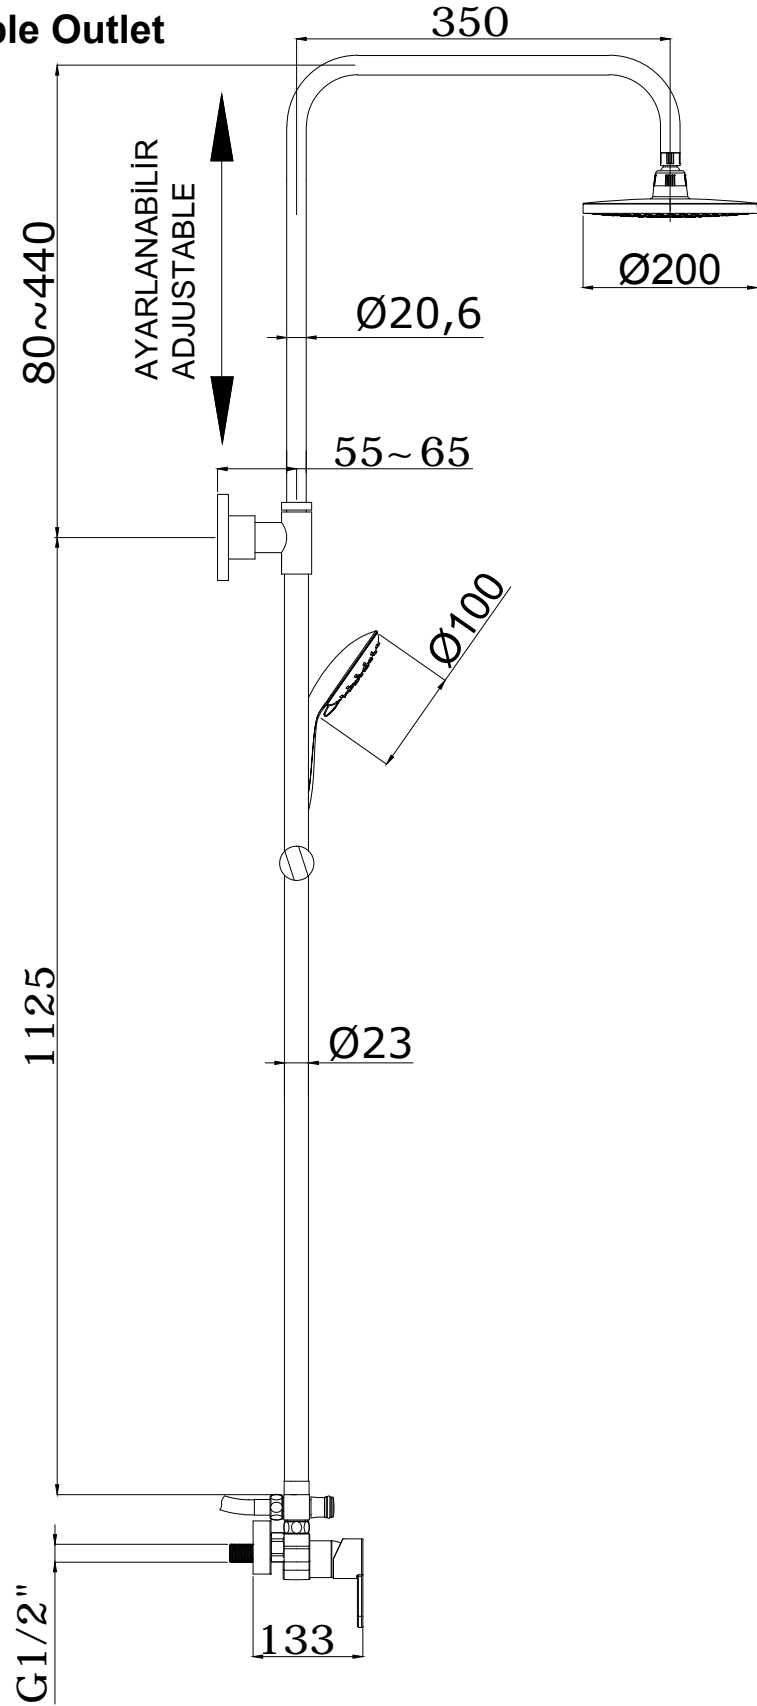

Lento Series

Adell

Rain Shower System Double Outlet

Ürün Kodu: 15780161

www.adell.com

Adell Faucet and Valve Production Co.